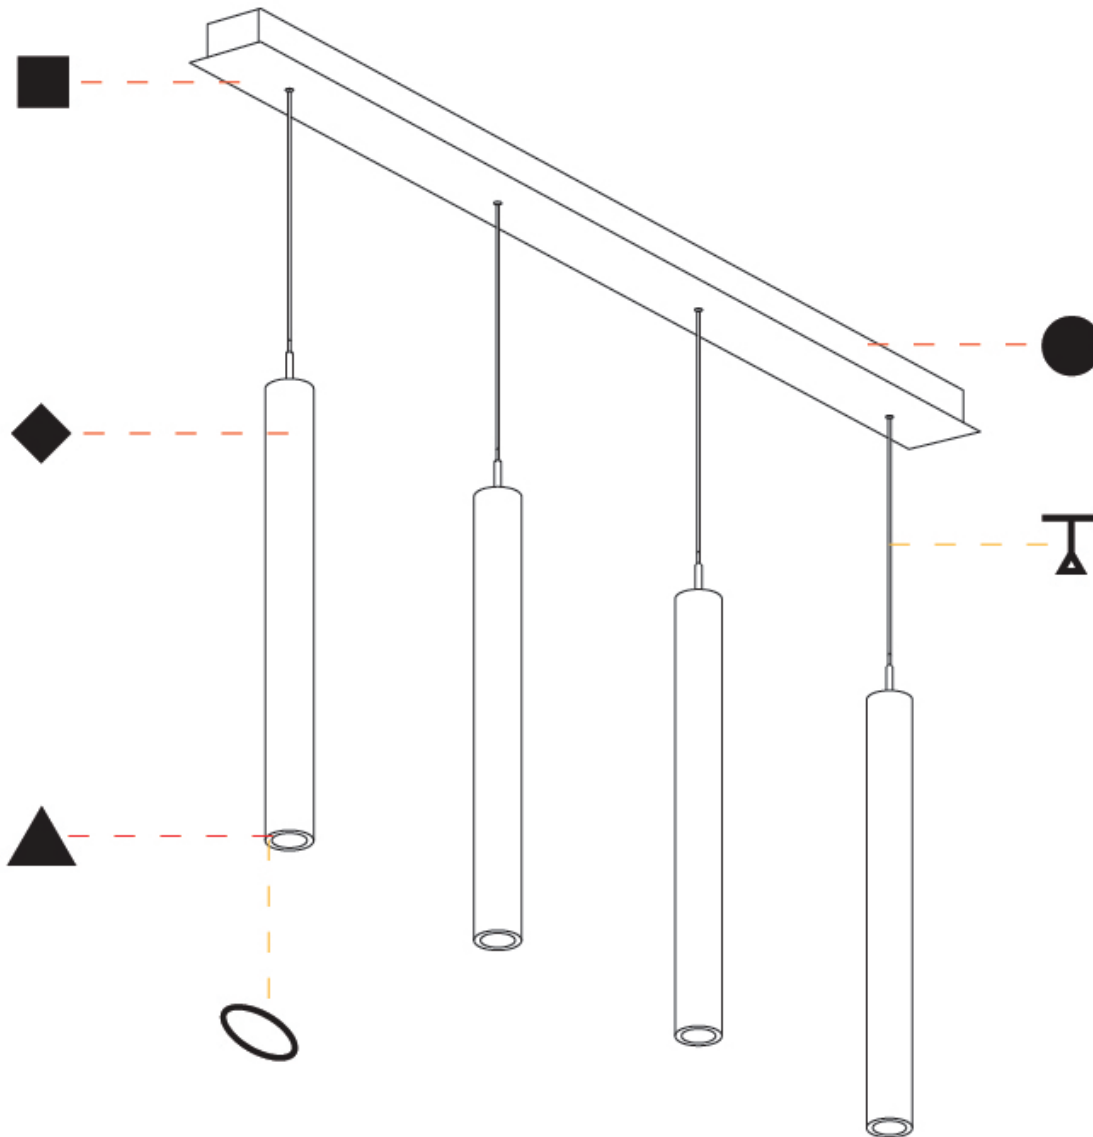

G-MINI CHANNEL HANGOVER SUSPENSION

A300623-

PROJECT
TYPE
SPECIFIER
QUANTITY
DATE

A