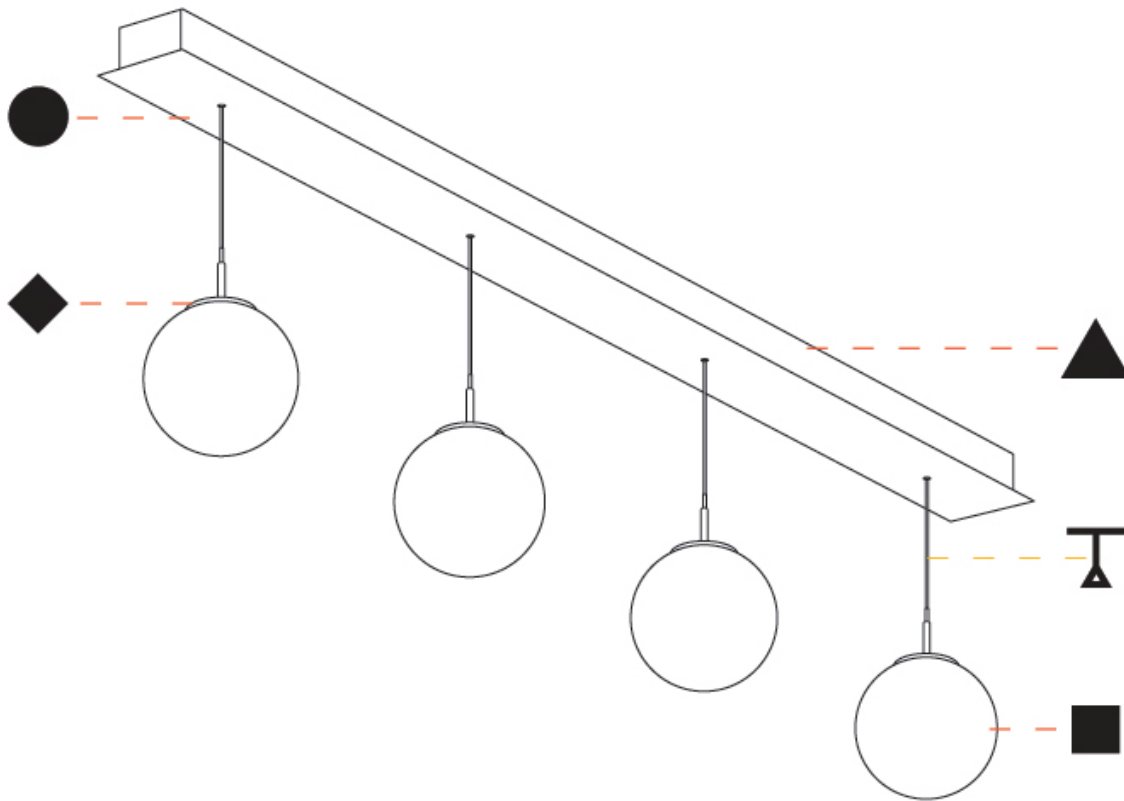

A

G-MINI CHANNEL COLOR FINISH CHART

PROJECT

TYPE

SPECIFIER

QUANTITY

DATE

Fixture Finish